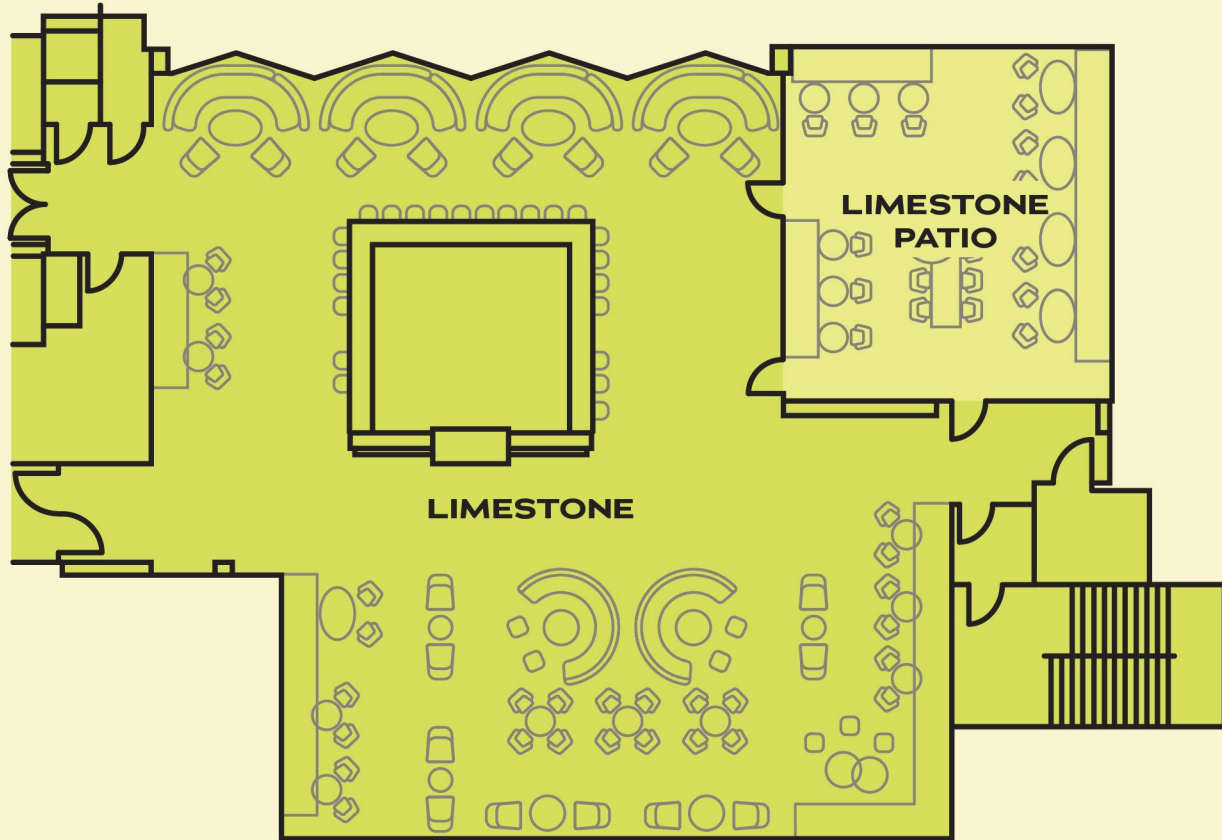

FLOORPLAN & CAPACITIES

SPACE	SQ FT	STANDING CAPACITY	SEATED CAPACITY
LIMESTONE	3,700	300	135
LIMESTONE PATIO	855	50	31

CONTACT US

Josh Johnson

- Phone 850.228.5480
- Website limestoneaustin.com
- Email jjohnson@limestoneaustin.com
- Address 68 East Ave, Austin, Texas 78701
- Instagram @limestonerooftop

LIMESTONE

ROOFTOP